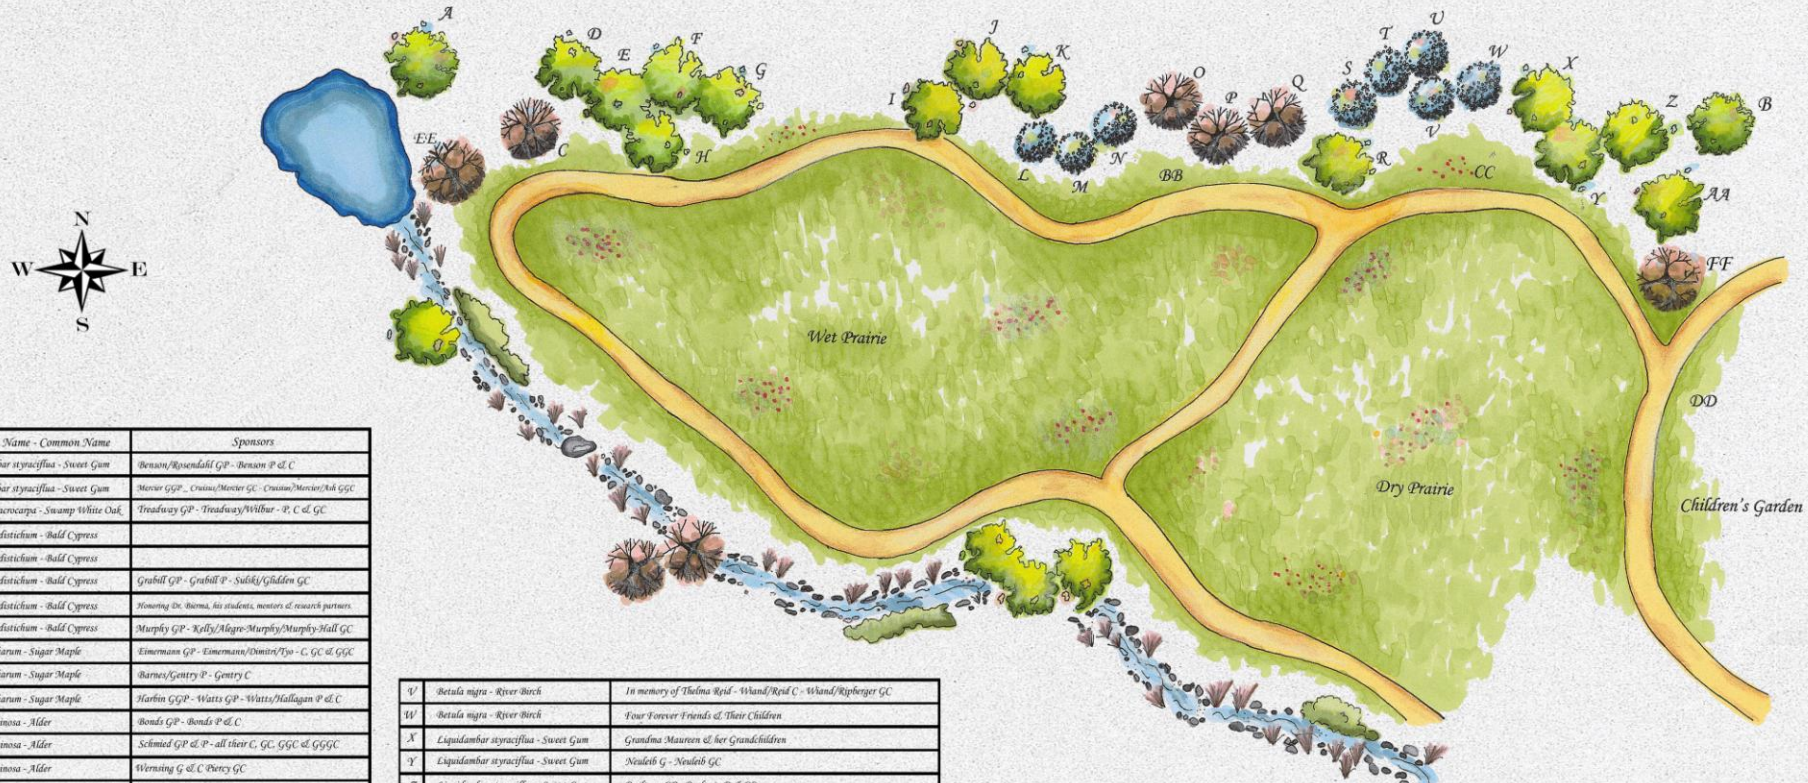

# Prairie Grove

Prairie Grove, a collaboration between the ISU Horticulture Center and Children & Elders Forest, is a collection of native trees planted by a child and an elder that not only aims to deepen the bonds between the generations but also increase the indigenous local tree population thereby increasing the quality of life in Normal-Bloomington.

V <i>Betula nigra</i> - River Birch	In memory of Thelma Reid - Wand/Reid C - Wand/Ripberger GC
W <i>Betula nigra</i> - River Birch	Four Forever Friends & Their Children
X <i>Liquidambar styraciflua</i> - Sweet Gum	Grandma Maurer & her Grandchildren
Y <i>Liquidambar styraciflua</i> - Sweet Gum	Nealeb G - Nealeb GC
Z <i>Liquidambar styraciflua</i> - Sweet Gum	Poulney GP - Poulney P & GC
AA <i>Nyssa sylvatica</i> - Black Tupelo	Fisher GP - Fisher C & GC
EE <i>Quercus bicolor</i> - Burr Oak	Shoehan GGP - Hawk GP - Marriott P & C
FF <i>Quercus macrocarpa</i> - Swamp White Oak	Carol Lambert & Children

**Additional Notes for Literary Garden**  
 BB - Donald Prattie sound post and sitting area  
 CC - Eliza Farnham sound post and sitting area  
 DD - Laura Ingalls Wilder sound post and sitting area

\*GGP = Great grandparent, GP = Grandparent, P = Parent, C = Child(ren), GC = Grandchildren